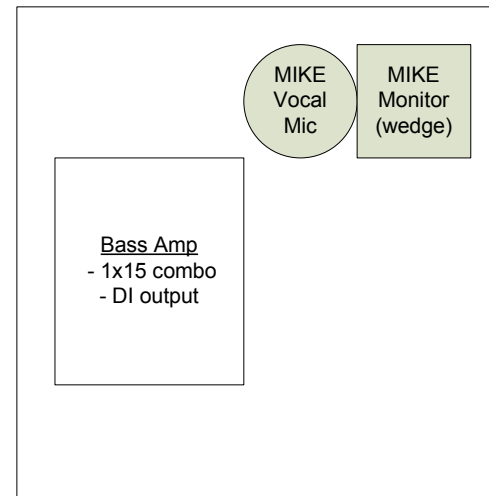

# Ain't No Rodeo – Stage Plot

STAGE RIGHT

**Power**  
220 Volt  
50A range plug

16 channel split snake for on-stage monitors

STAGE LEFT

STAGE FRONT