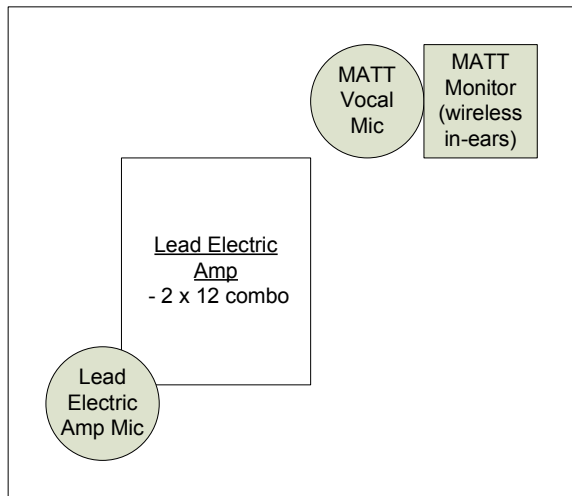

# Ain't No Rodeo – Stage Plot

STAGE RIGHT

**Power**  
220 Volt  
50A range plug

16 channel split snake for on-stage monitors

STAGE LEFT

STAGE FRONT