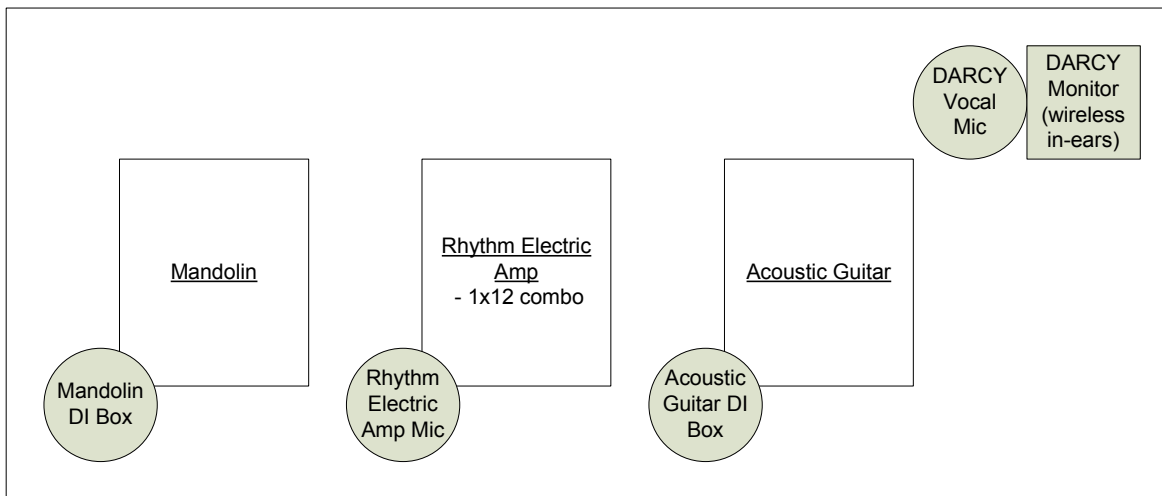

# Ain't No Rodeo – Stage Plot

STAGE RIGHT

**Power**  
220 Volt  
50A range plug

16 channel split snake for on-stage monitors

STAGE LEFT

STAGE FRONT