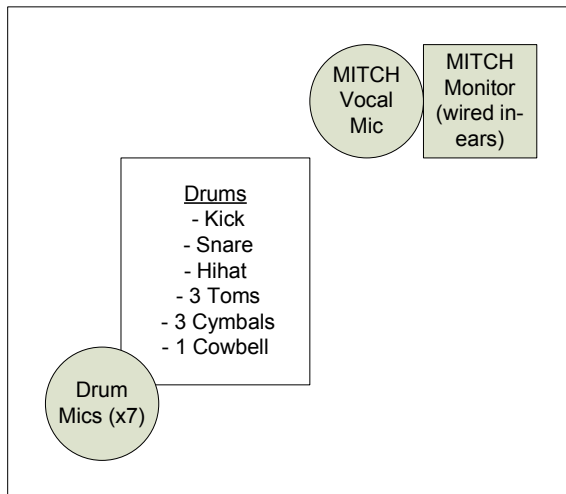

# Ain't No Rodeo – Stage Plot

STAGE RIGHT

**Power**  
220 Volt  
50A range plug

16 channel split snake for on-stage monitors

STAGE LEFT

STAGE FRONT